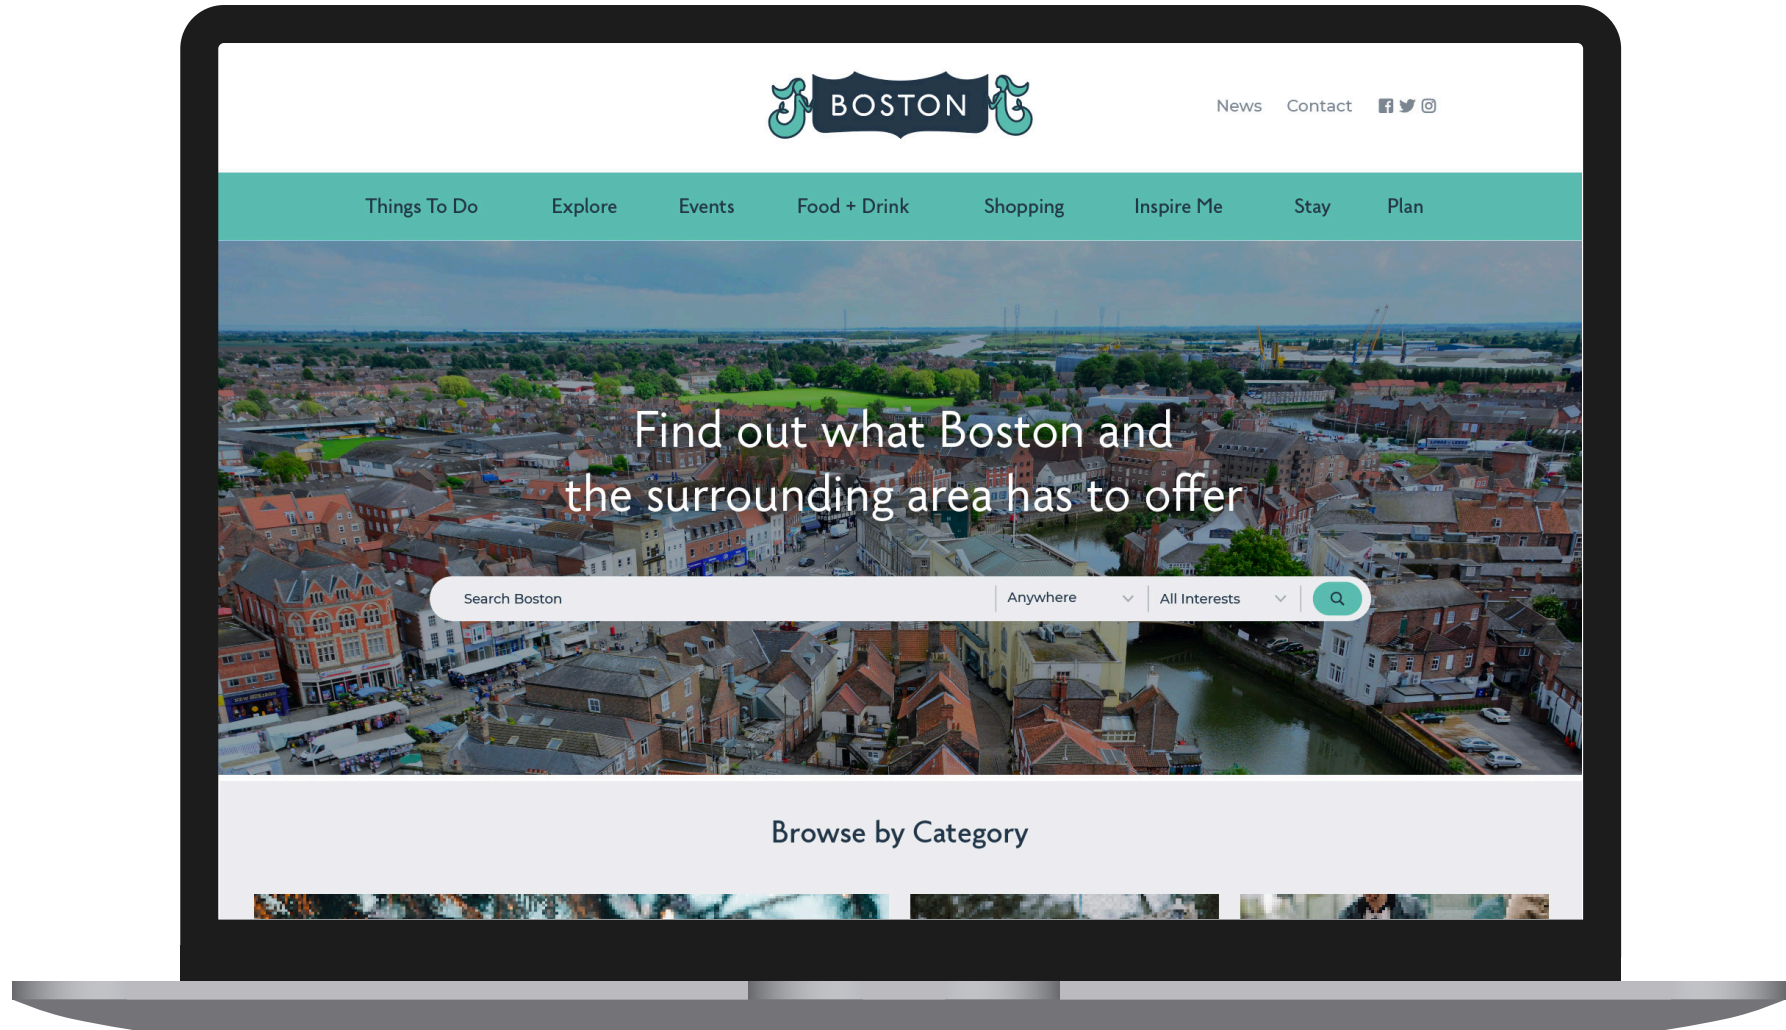

Boston

Brand Guidance

Version 1.0

Alternative shield logo for use when space is at a premium

Alternative shield logo for use when space is at a premium

Primary Typeface

Human Sans Medium

BOSTON

Browse by Category

Events

[See All >](#)

Boston skyline styling