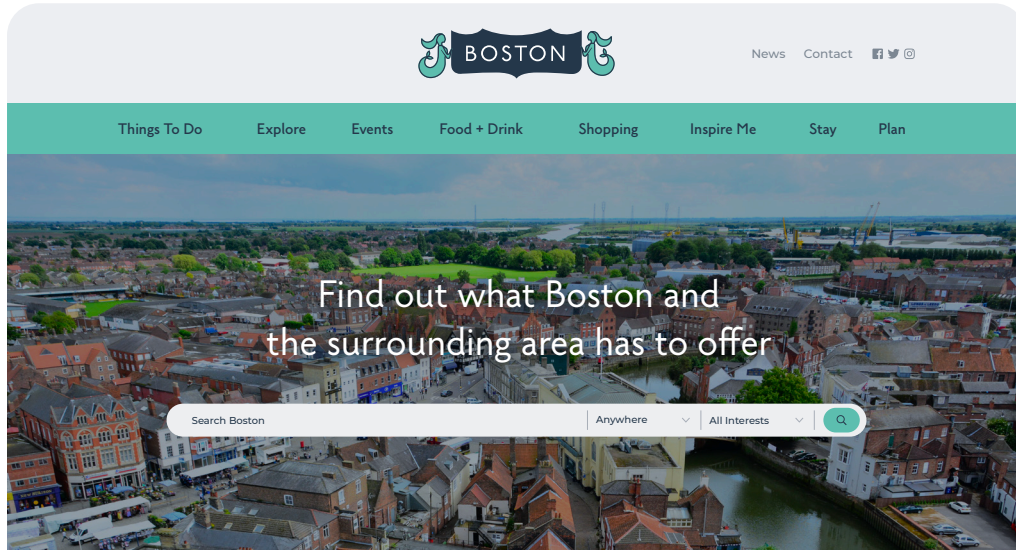

Boston

Brand Guidance

Version 1.0

Alternative shield logo for use when space is at a premium

Alternative shield logo for use when space is at a premium

Primary Typeface

Human Sans Medium

BOSTON

Browse by Category

Events

[See All >](#)

Boston skyline styling